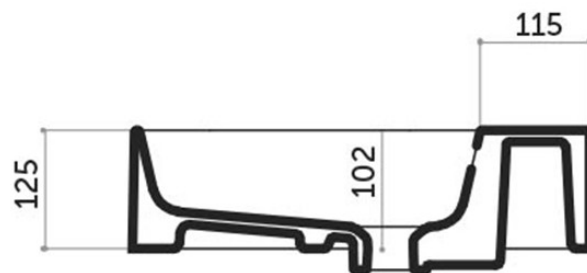

SLIM 48cm WALL or COUNTER BASIN (SL04848101)

Requires:
32mm Overflow Plug & Waste

Proudly imported and distributed by
Gro Agencies Pty Ltd
Unit 2 / 37 Howe St, Osborne Park, WA, 6017
P 08 9446 3288 E info@groagencies.com.au W www.groagencies.com.au