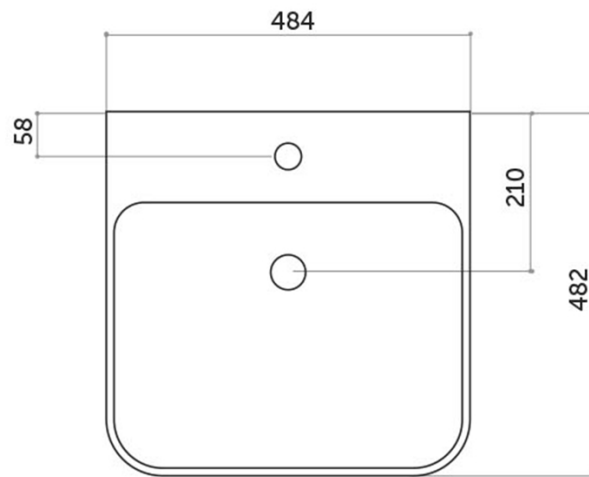

SLIM 48cm WALL or COUNTER BASIN (SL04848101)

Requires:
32mm Overflow Plug & Waste

Proudly imported and distributed by
Gro Agencies Pty Ltd
Unit 2 / 37 Howe St, Osborne Park, WA, 6017
P 08 9446 3288 E info@groagencies.com.au W www.groagencies.com.au